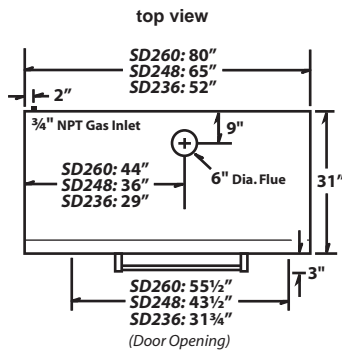

# SDSLICE

**SAME POWER. COMPACT SIZE.**

24" Deep Baking Chamber

Stackable

32" Deep Slice Oven Design

## SPECIFICATIONS

24" Deep Baking Chamber  
Stackable  
32" Deep Slice Oven Design

Marsal's Slice Oven is the ideal addition for heating up slices or cooking full-size pies while saving space. It Delivers the same great bake of any SD Series oven with a cooking chamber only 24 inches deep.