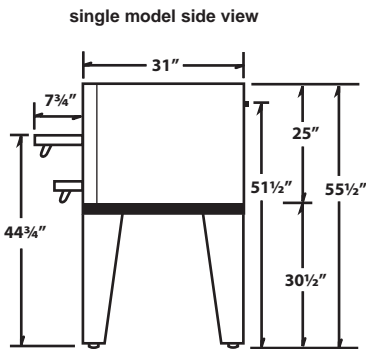

# SDSLICE

**SAME POWER. COMPACT SIZE.**

24" Deep Baking Chamber

Stackable

32" Deep Slice Oven Design

## SPECIFICATIONS

24" Deep Baking Chamber  
Stackable  
32" Deep Slice Oven Design

Marsal's Slice Oven is the ideal addition for heating up slices or cooking full-size pies while saving space. It Delivers the same great bake of any SD Series oven with a cooking chamber only 24 inches deep.