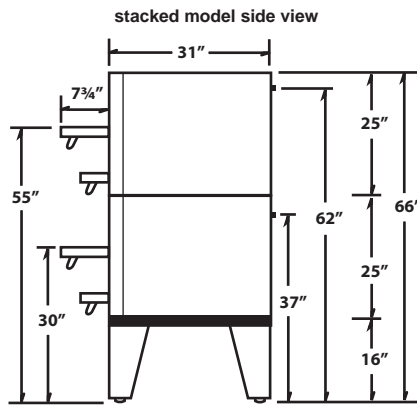

# SDSLICE

**SAME POWER. COMPACT SIZE.**

24" Deep Baking Chamber

Stackable

32" Deep Slice Oven Design

## SPECIFICATIONS

24" Deep Baking Chamber  
Stackable  
32" Deep Slice Oven Design

Marsal's Slice Oven is the ideal addition for heating up slices or cooking full-size pies while saving space. It Delivers the same great bake of any SD Series oven with a cooking chamber only 24 inches deep.